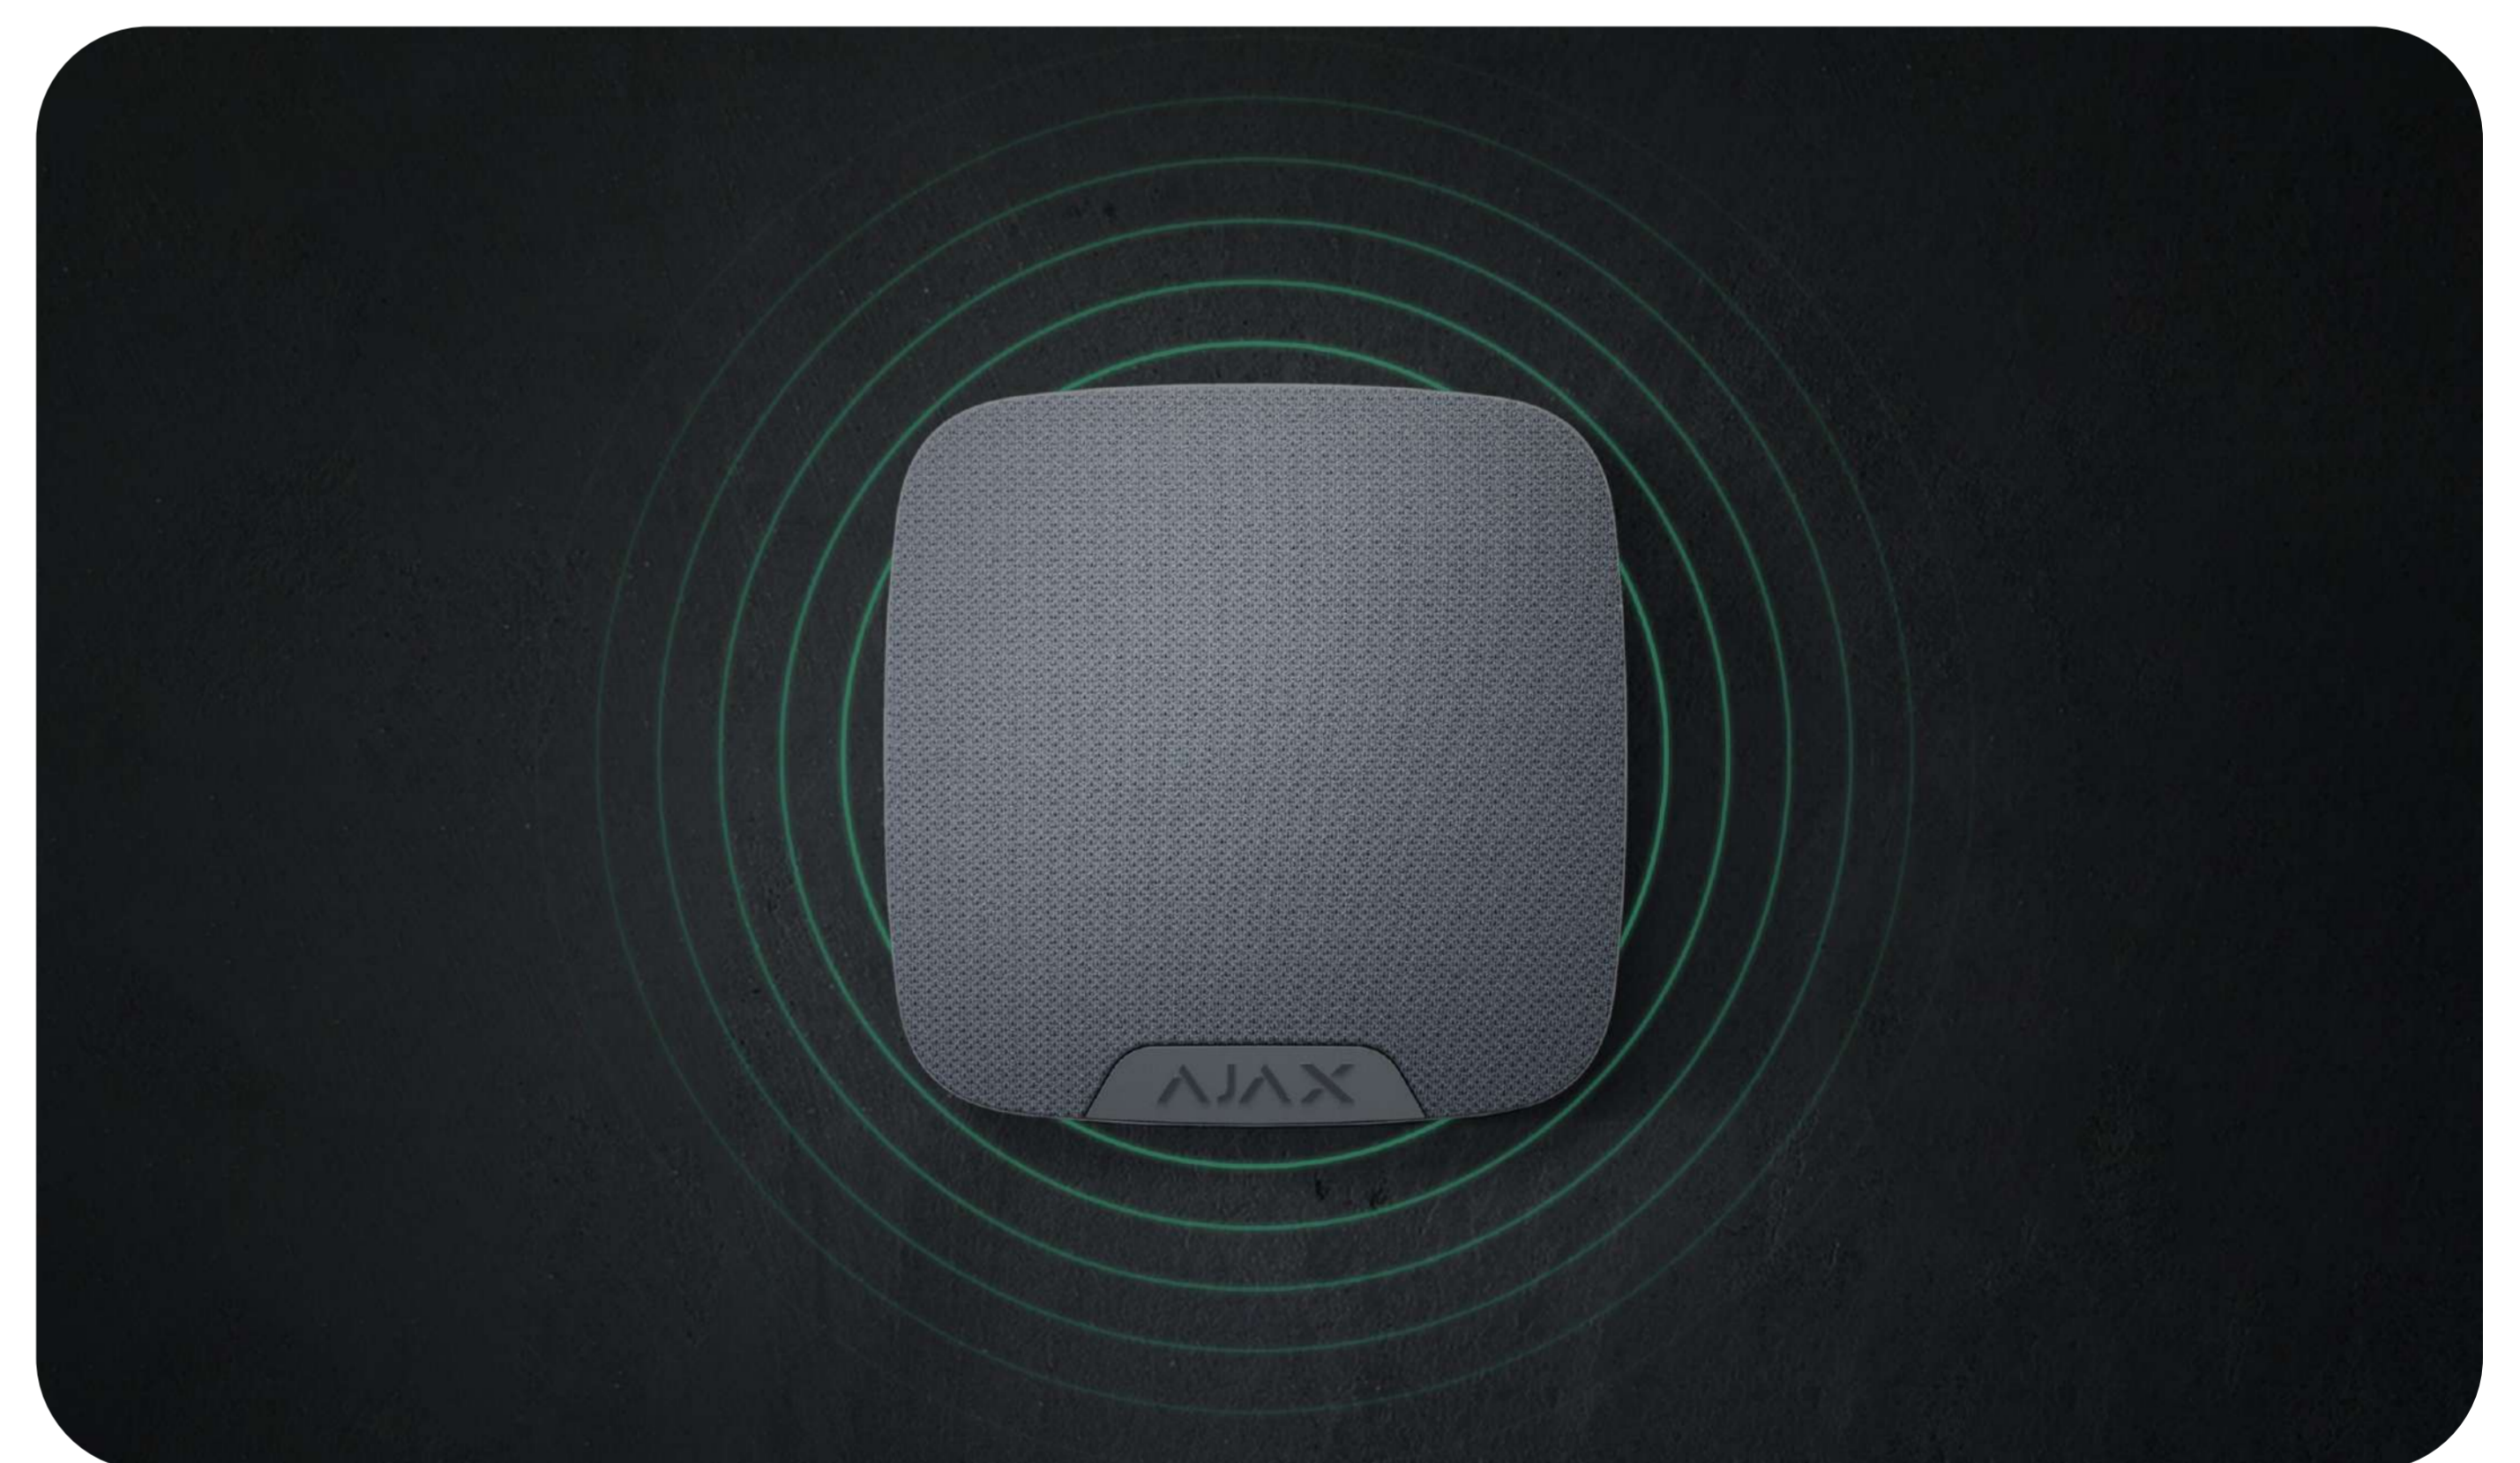

Superior product line

HomeSiren S Jeweller

Wireless siren with external LED connector.

- 2 GRADE EN 50131
- PD 6662 2017
- INCERT
- NFA2P
- SSF

What's new

Baseline HomeSiren Jeweller	Superior HomeSiren S Jeweller
SmartBracket mounting panel without holding screw	SmartBracket mounting panel with holding screw
Common battery	Enhanced battery
Available for all PROs	Available only for accredited partners

Informative alerts

The siren responds to tamper and security system alarms in less than a second. It is loud enough to scare away intruders and attract the attention of neighbours.

The siren LED notifies that the system is armed or disarmed, and a sound signal indicates delay when entering/leaving. These are helpful features for users who control the security system with a keypad or key fob.